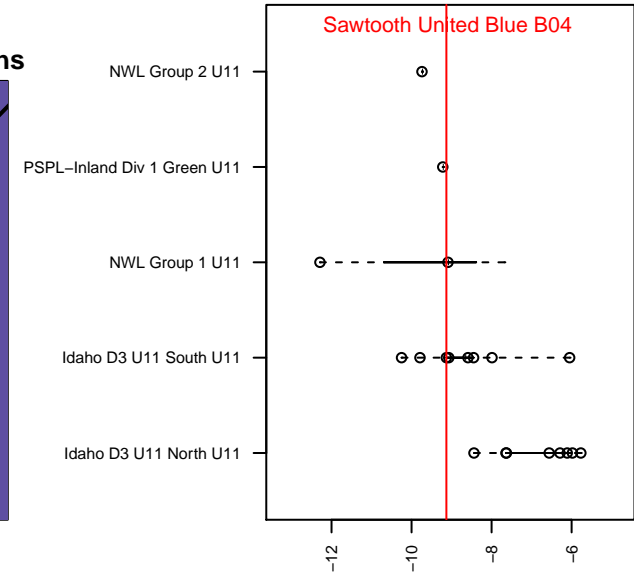

# Sawtooth United Blue B04

, ID  
 B04 total strength=336  
 attack=0.31 defense=0.13  
 fall league = Idaho D3 U11 South U11  
 spr league = Spr Idaho D3 U11 South U11  
 notes= Gardner 2014

alt names used:  
 SAWTOOTH UNITED FC2004 BOYS-BLUE  
 SAWTOOTH UNITED FC 2004 BOYS-BLUE (I  
 SAWTOOTH UNITED BLUE  
 SAWTOOTH UNITED FC 2004 BOYS-BLUE  
 SAWTOOTH UNITED FC 2004 BOYS-BLUE (I  
 SAWTOOTH UNITED BLUE 04B (ID)

Venues played:  
 2015 Idaho D3 U11 South U11  
 2015 GEM State Challenge U11B Silver West l  
 2015 FC Nova Fall Showcase U11B King  
 2015 Spr Idaho D3 U11 South U11  
 2015 Canyon Rim Classic U11 B U11  
 2015 ID Directors Cup U11B Silver East U11

**attack and defense variance (black dot)  
relative to other teams  
and top 10 in region**

**attack and defense rating  
relative to others at age  
and all opponents in last 13 months**

**Performance relative to 13 month average**